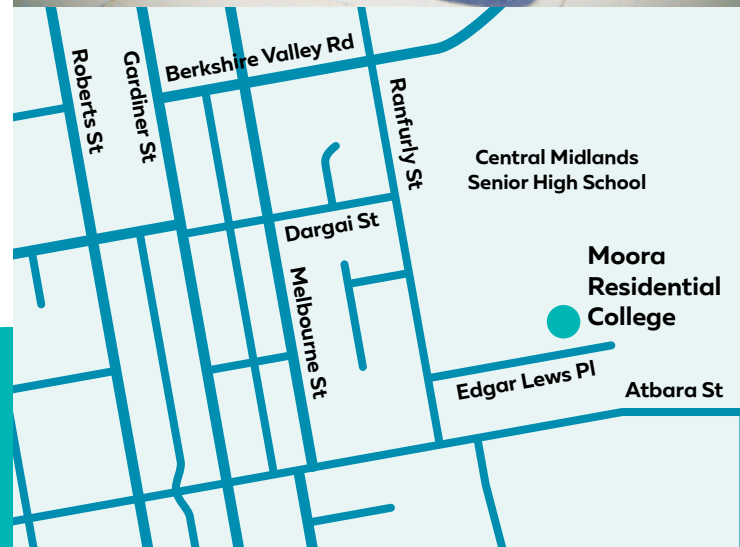

Your child's happiness and wellbeing is at the heart of everything we do.

Location

Moora Residential College is located in a safe and secure setting next to Central Midlands Senior High School.

Schools

Boarding at Moora Residential College provides your child with access to a quality education. We cater for students enrolled at **Central Midlands Senior High School**.

Department of
Education

Moora Residential College

A great place to live and learn

Moora Residential College

Lot 381 Edgar Lewis Place
Moora WA 6510

9653 9700

Moora.ResCol@education.wa.edu.au
education.wa.edu.au/mooraresidentialcollege

Your child can enjoy other recreational activities such as art and music, within the college and in the local community.

Community

Moora is a small community located 172km north-east of Perth in a pastoral and farming district. The college has close ties with the community. We have a Local Input Networking and Communications (LINC) committee which includes representatives from the community. They provide advice and support to the college manager and staff.