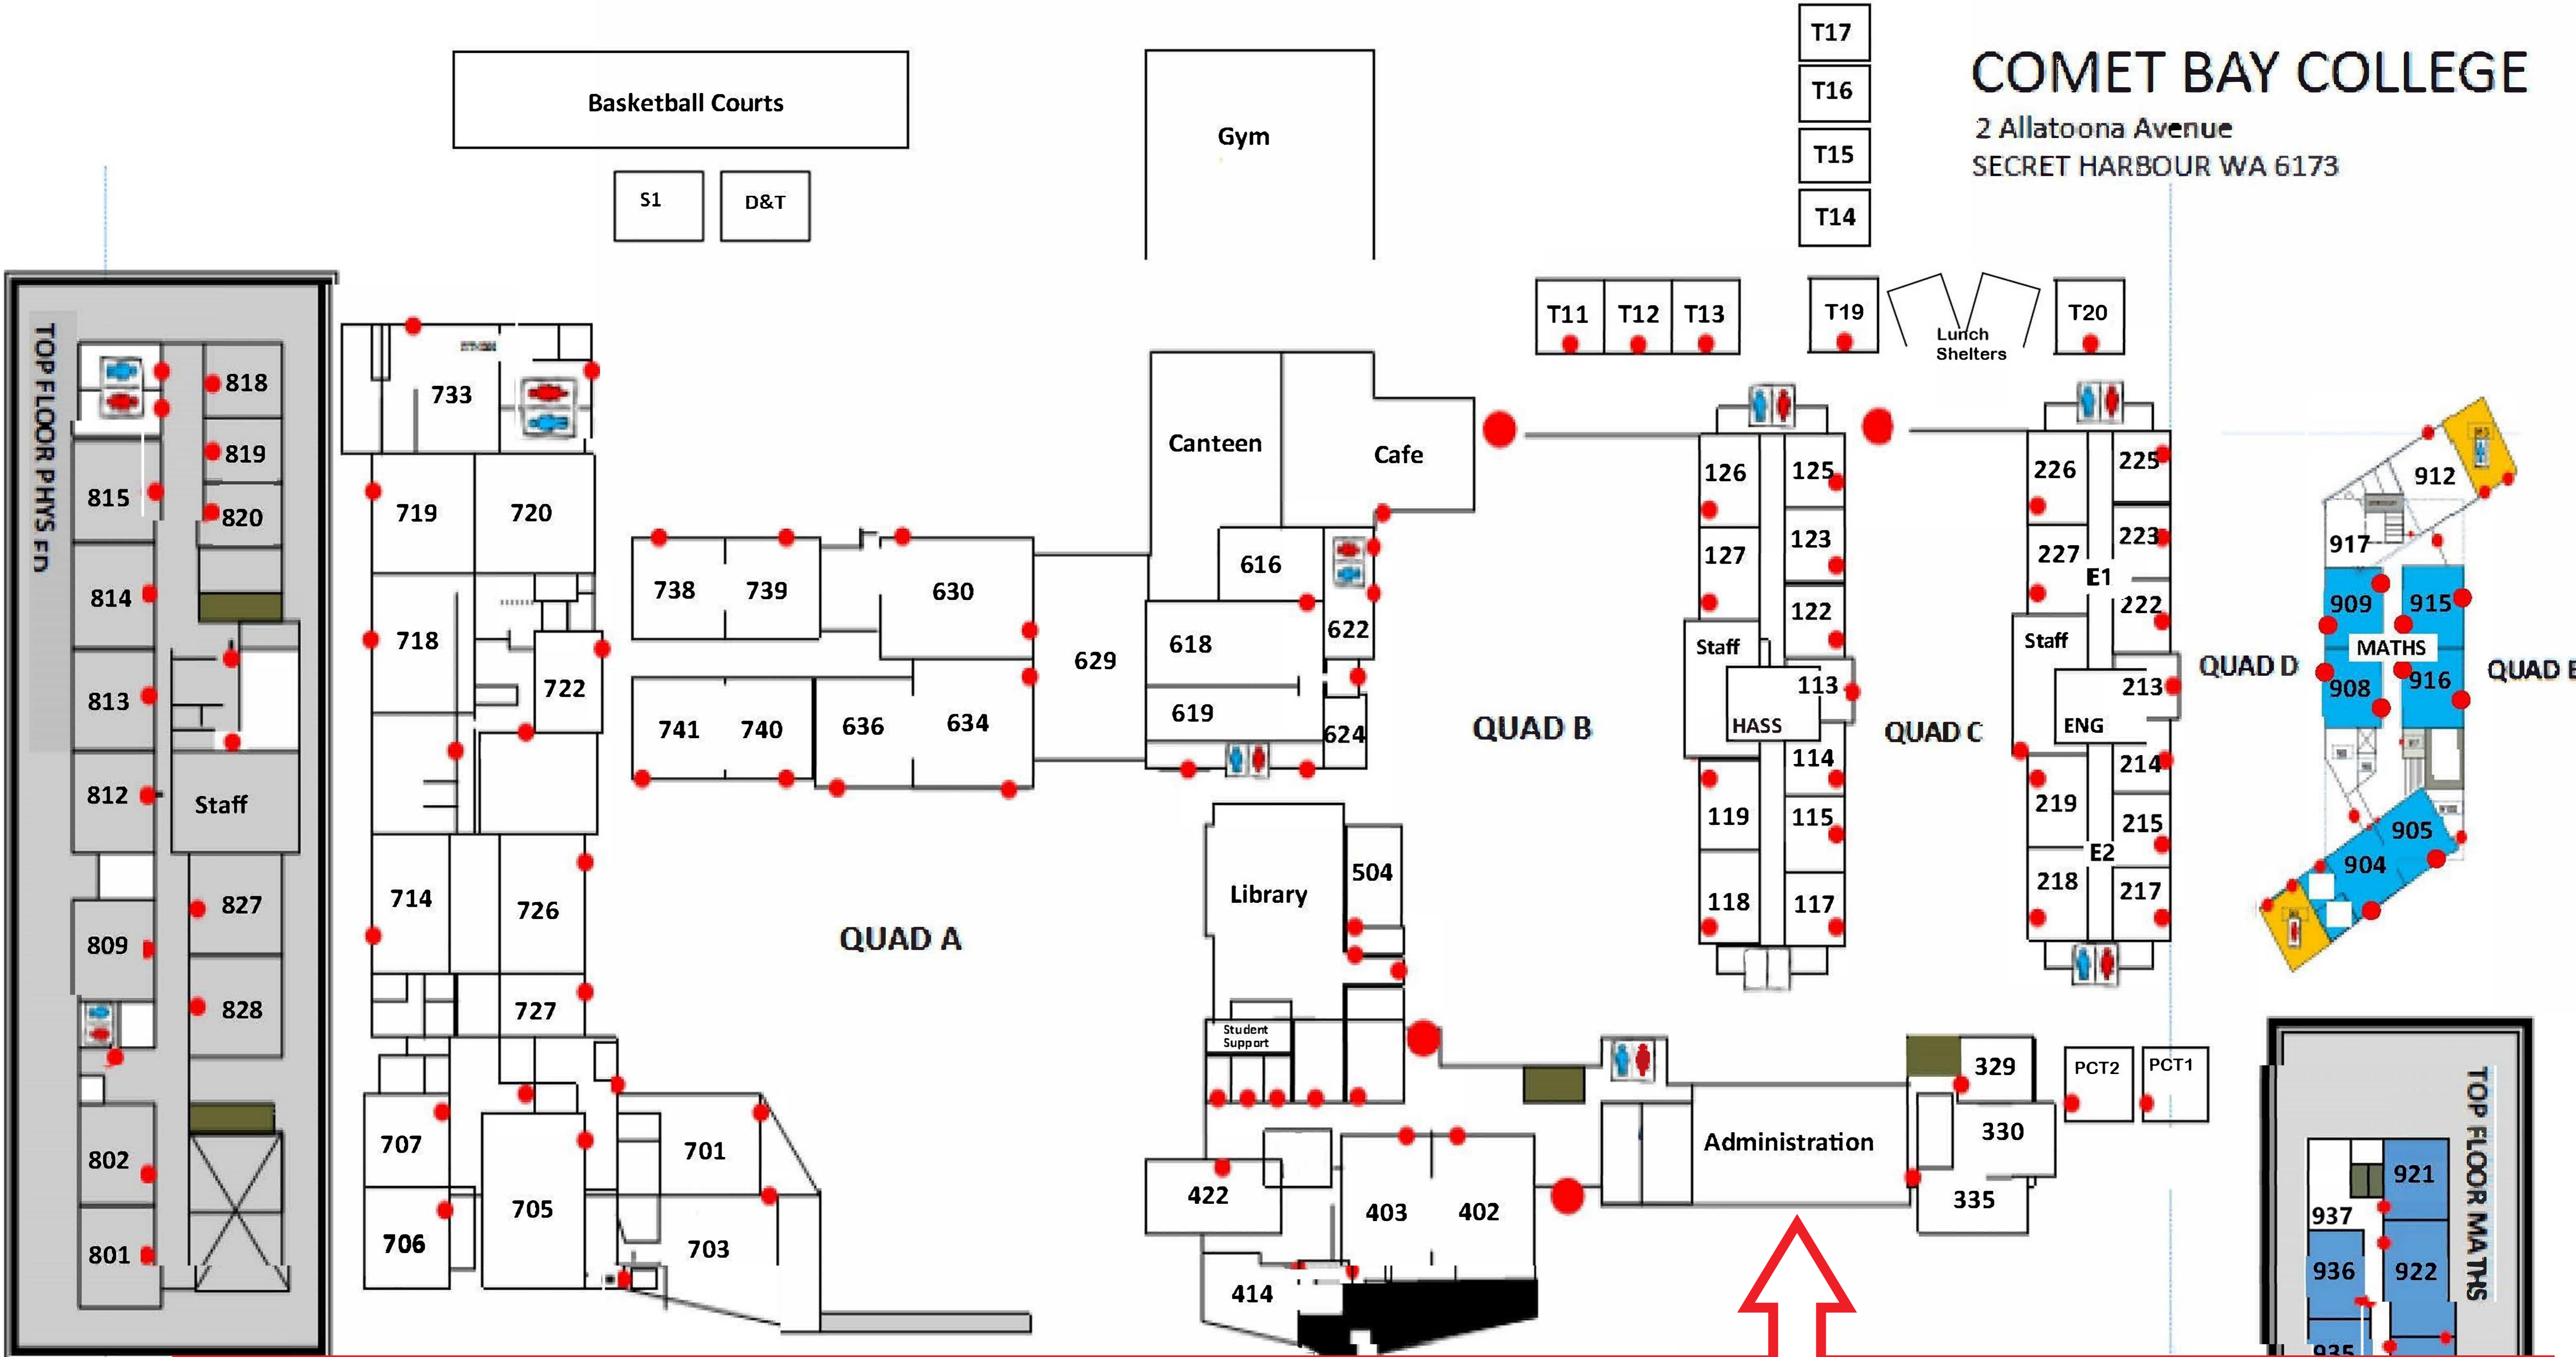

COMET BAY COLLEGE

2 Allatoona Avenue
SECRET HARBOUR WA 6173

**Park in front of school along Allatoona Avenue
Enter through the Administration Building for Registration.
All parents must depart the site once their child has been signed-in at the Registration Desk.**