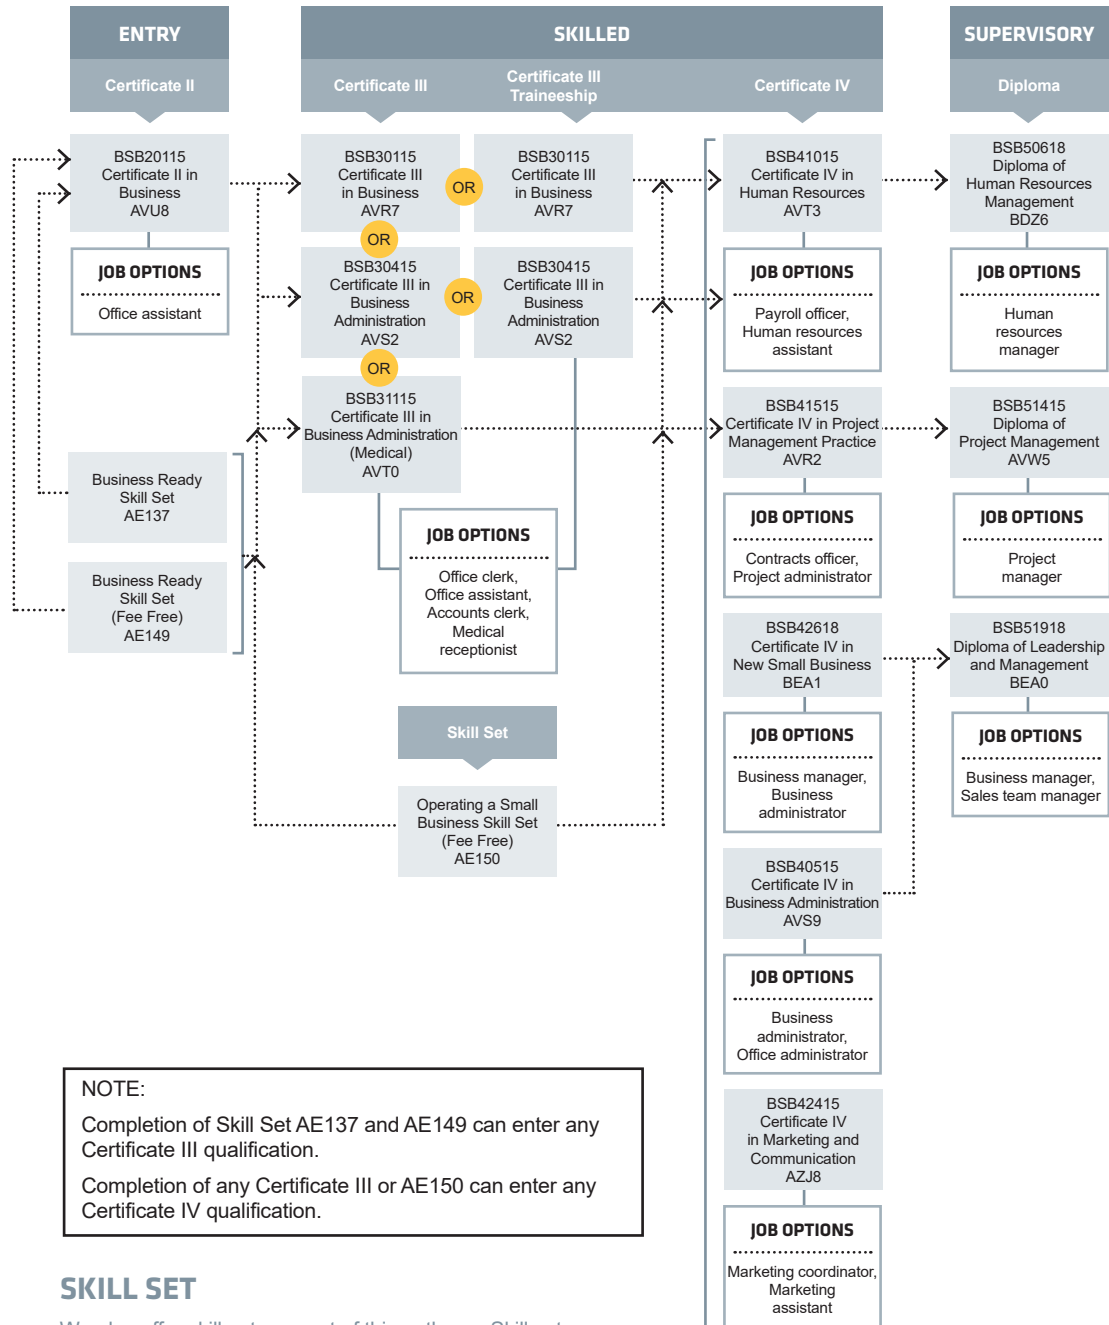

PATHWAYS MANAGEMENT

NOTE:
Completion of Skill Set AE137 and AE149 can enter any Certificate III qualification.
Completion of any Certificate III or AE150 can enter any Certificate IV qualification.

SKILL SET

We also offer skill sets as part of this pathway. Skill sets are a combination of nationally accredited units to help you upskill, meet a specific set of skills for industry and they also count towards a full qualification if you decide to do further study. Please visit our website or contact us to check your eligibility.

1800 001 001 |
info@smtafe.wa.edu.au |
southmetrotafe.wa.edu.au

Connect with us...

South Metropolitan TAFE: RTO: 52787 TEQSA: PRV14272 CRICOS: 00020G

JOBS & SKILLS CENTRE

Visit your nearest TAFE Jobs and Skills Centre at Mandurah, Rockingham or Thornlie campuses for advice and information on careers, training and employment. Services are free and accessible to all members of the community.

Ph: 13 64 64 Find out more about Jobs and Skills Centres at www.jobsandskills.wa.gov.au

Connect with us...