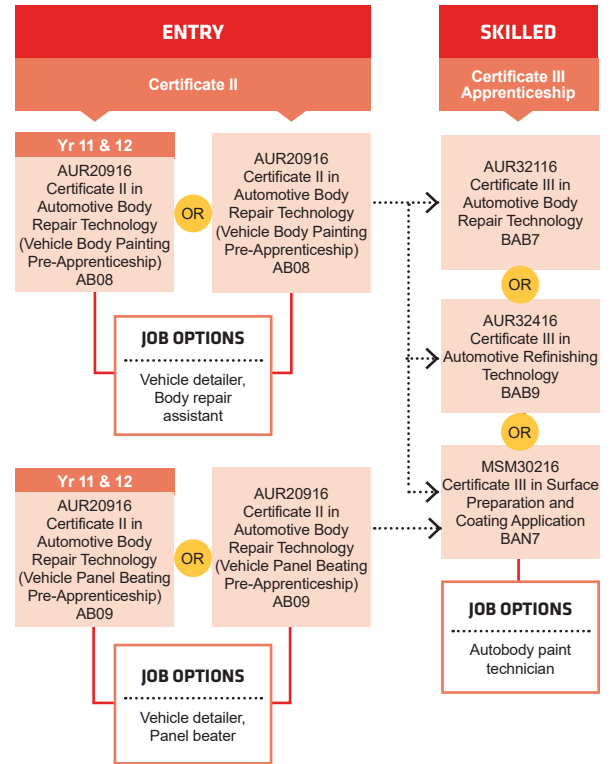

PATHWAYS AUTOMOTIVE BODY REPAIR