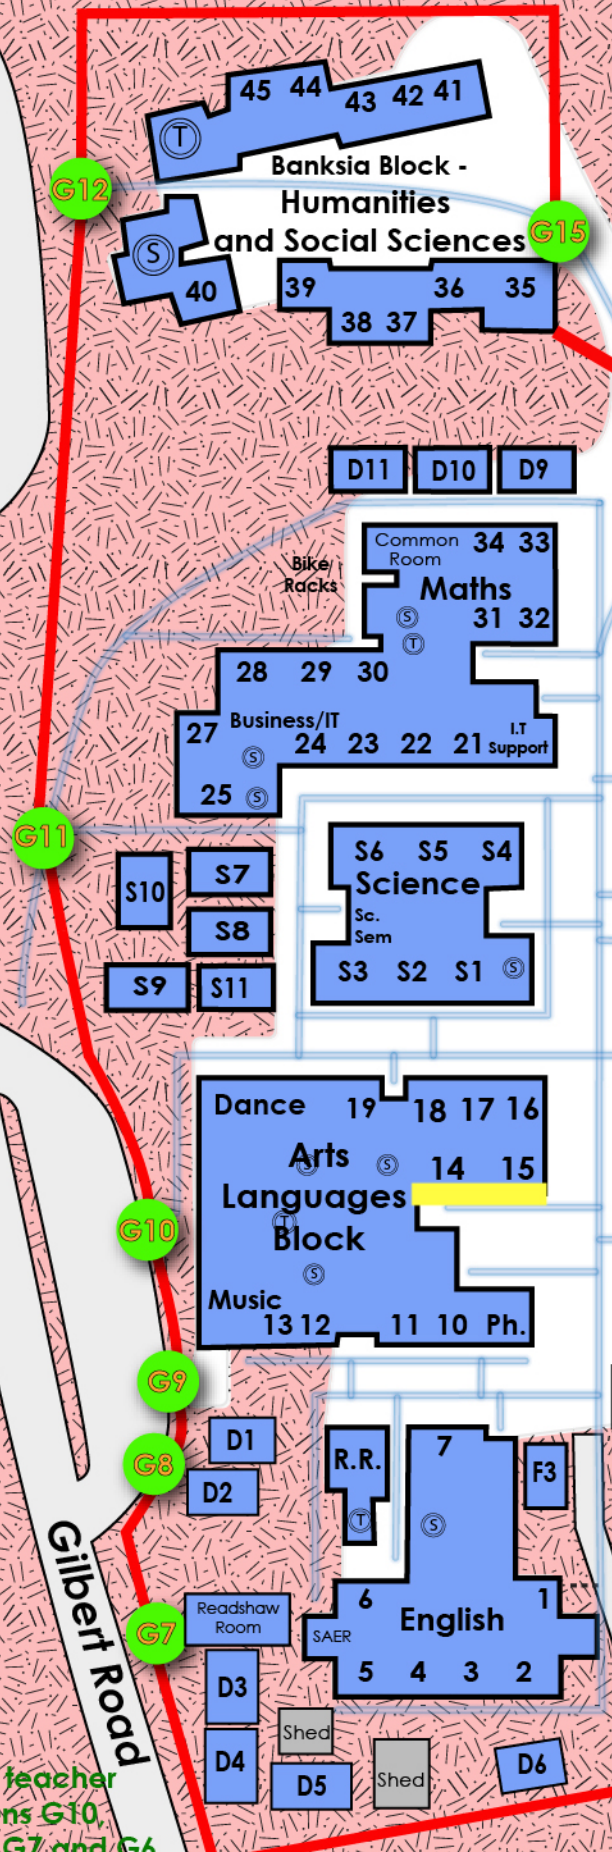

DUNCRAIG SHS ASET TESTING

Sullivan Road

Main Entrance

Fence - with gates marked
G00 = Gates

PARKING

Staff Park

Libburne Road

Administration
Cashier

STUDENT SERVICES
Attendance Office
VET

Performing Arts
Gym

Library
L1 L2
L3

Tennis Courts

Basketball Courts

PE teacher opens G2

Oval

The Pavilion

REGISTRATION

Gilbert Road

Readshaw Road

First teacher opens G10, G9, G7 and G6